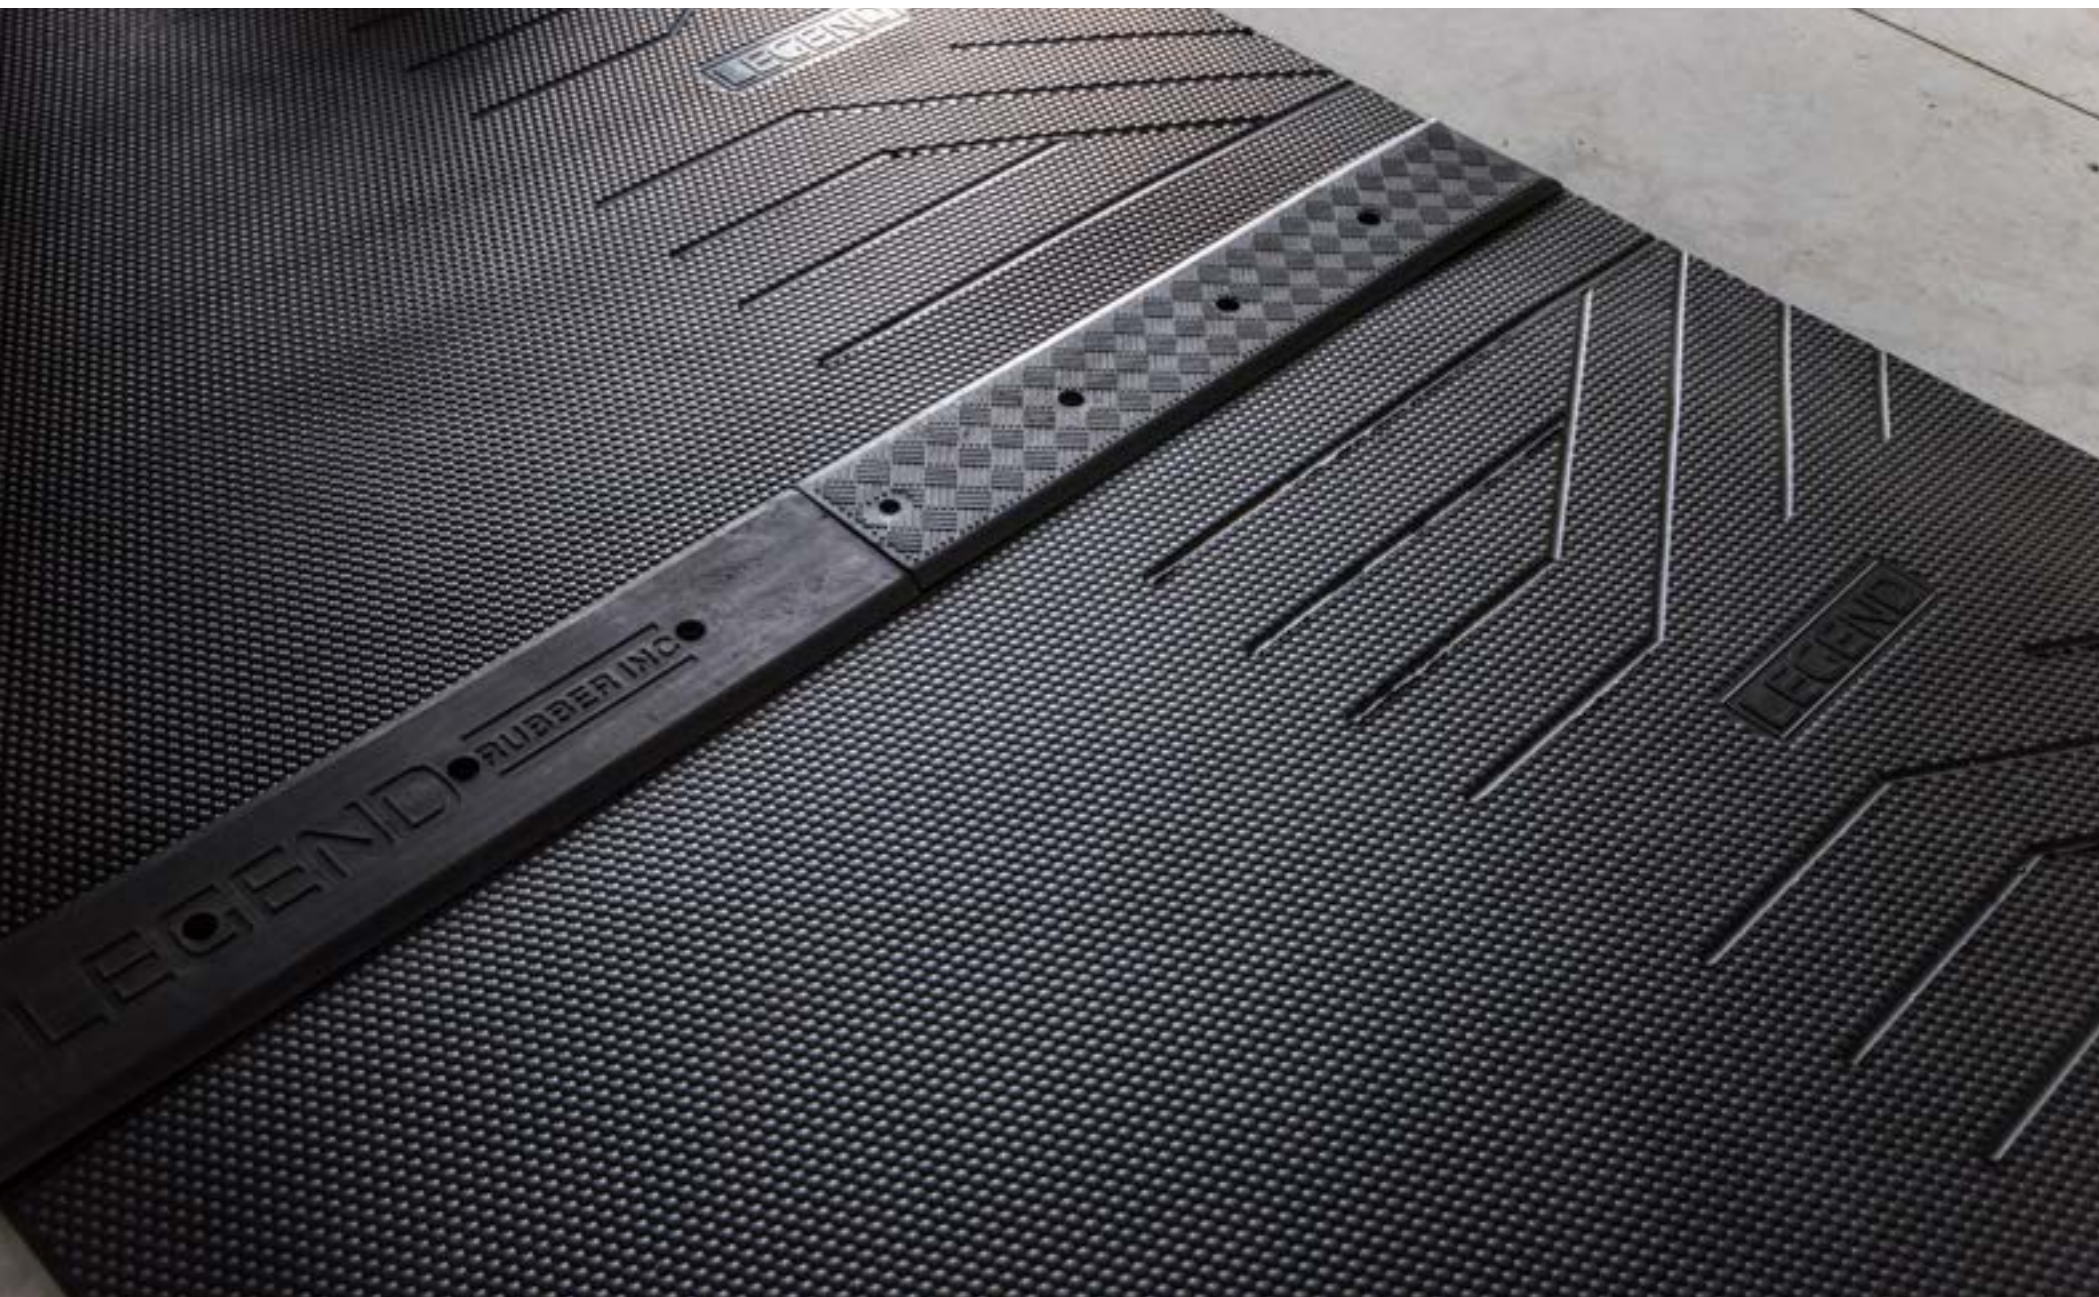

★★★★★
Comfort Rating

LEGEND SUPER BED

- Adapts perfectly to animals body shape, relieving pressure points with triple layered rubber and foam
- Will not pack, leak or freeze
- Non porous rubber cover keeps bacteria to a minimum
- Softness without compromise

LEGEND DURALAY ROLL BED

- Heavy duty reinforced 3/8" thick mat for durability
- Unique air cushion offers outstanding cow comfort that will not pack over time
- Hygienic – will not absorb liquid or hold bacteria like recycled rubber beds and mattresses
- Stable, consistent softness, no bottoming out on impact like liquid filled beds

SPECIFICATIONS

Bed length	71"
Roll length	150'
Thickness	1 3/16"
Tensile	8 mpa

Rear edge slopes to drain any liquids to help keep beds clean and dry.

Comfort Rating

LEGEND XCS BED

- Tie stalls or free stalls
- Robust all rubber bed
- Unique air cushion for comfort
- Simple - quick installation
- Rear third of mat slopes to keep mat clean and dry
- The most versatile bed on the market
- The perfect solution for floor mounted dividers and posts

SPECIFICATIONS

Size 39" x 39" x 7/8"

AVAILABLE COLOURS*

*Colours may not be exactly as shown.

LEGEND AGRIMAT

- Interlocking mat for walkways, holding areas and parlours
- Gives maximum grip and comfort with the checker plate top and soft studded base
- Cows confidently move with step length equaling that of being in the pasture
- Reduced lameness and claw lesions